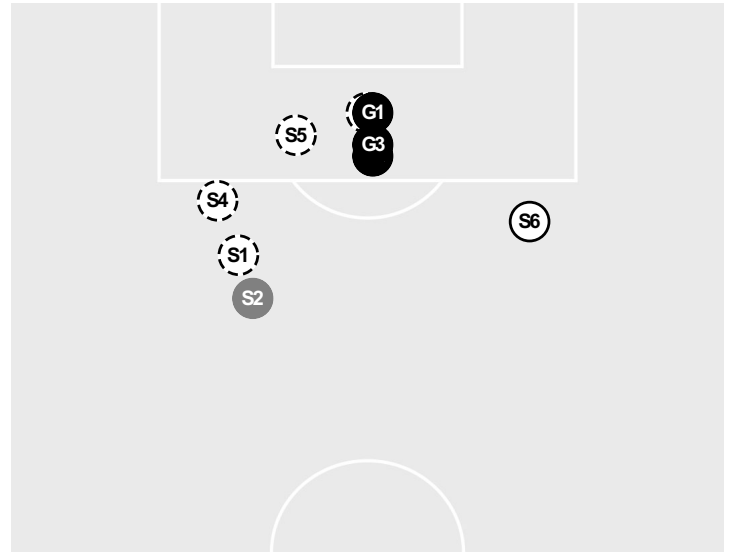

PENN ST. 2, MICHIGAN ST. 1

81:53 Spartans substitution: Cox, Raegan for Senhaji, Ranya.
81:53 Spartans substitution: DeBeau, Lauren for Evans, Camryn.
81:53 Spartans substitution: Koehler, Courtney for Mairn, Allie.
81:53 Spartans substitution: White, Samantha for Labovic, Zivana.
81:53 Spartans substitution: for Hansen, Mia.
81:53 Nittany Lions substitution: Alonso, Eva for Wilson, Natalie.
81:53 Nittany Lions substitution: for Hocking, Penelope.
84:52 Spartans substitution: Wickes, Jordyn for .
84:52 Nittany Lions substitution: MacBean, Kaitlyn for .
85:12 Nittany Lions substitution: Hiatt, Cassandra for Schlegel, Ally.
86:35 Spartans substitution: Labovic, Zivana for Koehler, Courtney.
87:28 Corner kick by Spartans [87:28].
87:45 Shot by Spartans DeBeau, Lauren BLOCKED.
87:51 Corner kick by Spartans [87:51].
90:00 End of period [90:00].

PENN ST. 2, MICHIGAN ST. 1

Officials: Donovan Noocha, Adam Herges, Quinton McFarlen, Audra Fullen

Shots by Half Intervals	Spartans	1st Half	2nd Half
		Spartans	6
	Nittany Lions	6	3

Shot Chart

SPARTANS

NITTANY LIONS

S Shot Off Target
 S Shot On Target
 S Blocked
 G Goal / Own Goal

Shot Summary

Official Soccer Shot Chart - Final
Penn St. vs Michigan St.
11/6/2022 Lower.com Field, Columbus, OH
2022-23 Women's Soccer

Match Time: 2:00 PM
Match Duration: 01:59
Attendance: 1025