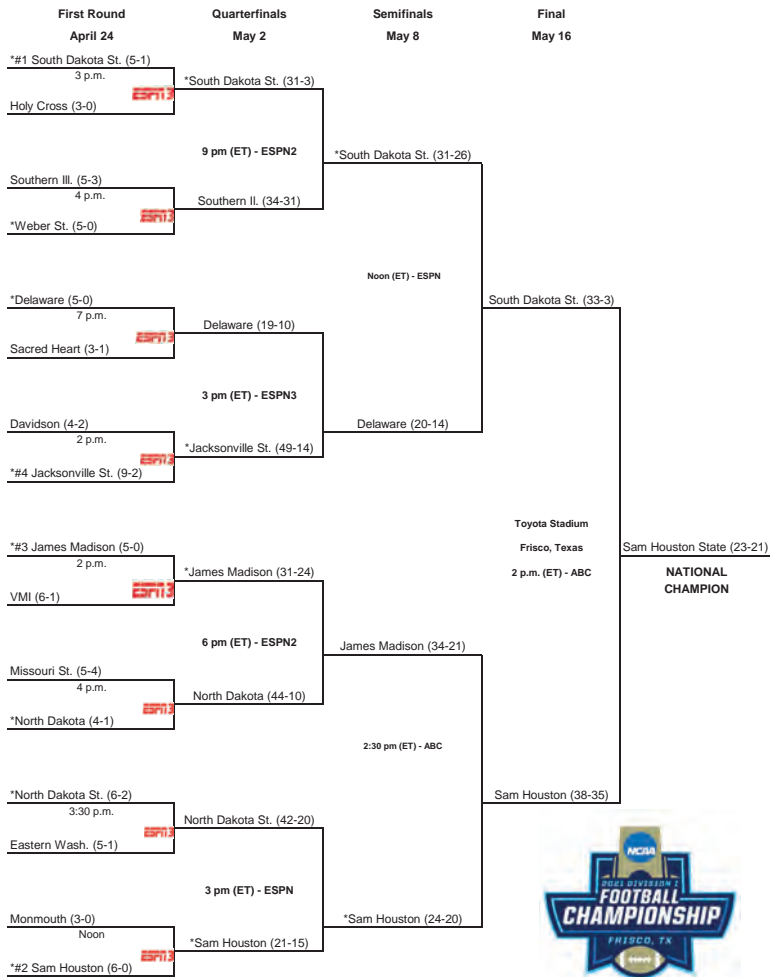

2020-21 SOUTHERN CONFERENCE STANDINGS

C/S	Team	CONFERENCE							OVERALL						
		W-L	Pct.	PF	PA	Home	Road	Streak	W-L	Pct.	PF	PA	Home	Road	Streak
12/12	VMI	6-1	0.857	210	143	3-1	3-0	W1	6-2	0.750	234	174	3-1	3-1	L1
	Chattanooga	3-1	0.750	97	90	1-1	2-0	L1	3-2	0.600	107	103	1-1	2-1	L1
24/21	ETSU	4-2	0.667	126	113	2-1	2-1	L1	4-2	0.667	126	113	2-1	2-1	L1
	Mercer	5-3	0.625	217	227	4-0	1-3	L1	5-6	0.455	265	330	4-1	1-5	L1
	Samford	4-3	0.571	282	191	3-1	1-2	W2	4-3	0.571	282	191	3-1	1-2	W2
	Furman	3-4	0.429	148	143	2-1	1-3	L3	3-4	0.429	148	143	2-1	1-3	L3
	The Citadel	2-6	0.250	165	233	1-3	1-3	L1	2-10	0.167	194	360	1-4	1-6	L1
	Wofford	1-4	0.200	130	139	1-2	0-2	L4	1-4	0.200	130	139	1-2	0-2	L4
	Western Carolina	1-5	0.167	107	203	1-1	0-4	L2	1-8	0.111	147	359	1-1	0-7	L2

C - AFCA FCS Coaches Poll; S - Stats Perform FCS Poll

2020-21 NCAA Division I Football Championship

All games are on the ESPN App

* Host Institution
All times are Eastern time. Information subject to change.
© 2021 National Collegiate Athletic Association. No commercial use without the NCAA's written permission.