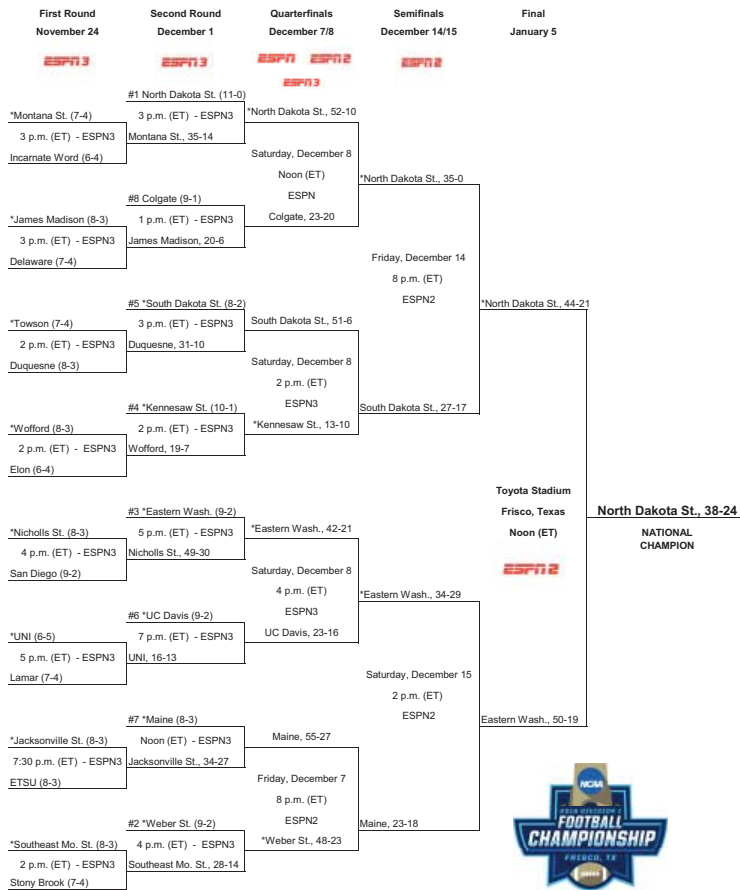

2018 SOUTHERN CONFERENCE STANDINGS

C/S	Team	CONFERENCE							OVERALL						
		W-L	Pct.	PF	PA	Home	Road	Streak	W-L	Pct.	PF	PA	Home	Road	Streak
12/13	Wofford	6-2	.750	252	175	4-0	2-2	W1	9-4	.692	385	247	6-0	3-4	L1
21/22	ETSU	6-2	.750	209	217	3-1	3-1	L1	8-4	.667	312	317	5-1	3-3	L2
--/RV	Furman	6-2	.750	258	189	3-1	3-1	W4	6-4	.600	272	282	3-1	3-3	W4
--/RV	Samford	5-3	.625	321	221	3-1	2-2	W1	6-5	.545	423	290	4-1	2-4	W1
	Chattanooga	4-4	.500	159	148	2-2	2-2	L2	6-5	.545	236	231	3-2	3-3	L3
	Mercer	4-4	.500	250	253	1-3	3-1	L1	5-6	.455	337	357	2-3	3-3	L1
	The Citadel	4-4	.500	241	225	1-3	3-1	W2	5-6	.455	328	333	2-3	3-3	W1
	Western Carolina	1-7	.125	260	366	1-3	0-4	L7	3-8	.273	347	451	2-3	1-5	L8
	VMI	0-8	.000	220	376	0-4	0-4	L8	1-10	.091	257	530	1-4	0-6	L2

C - FCS Coaches Poll; S - STATS FCS Poll

2018 NCAA Division I Football Championship Final Bracket

All games are available on STREAMING LIVE

*Home Team
All times are Eastern time. Information subject to change.
© 2018 National Collegiate Athletic Association. No commercial use without the NCAA's written permission.
The NCAA opposes all forms of sports wagering.