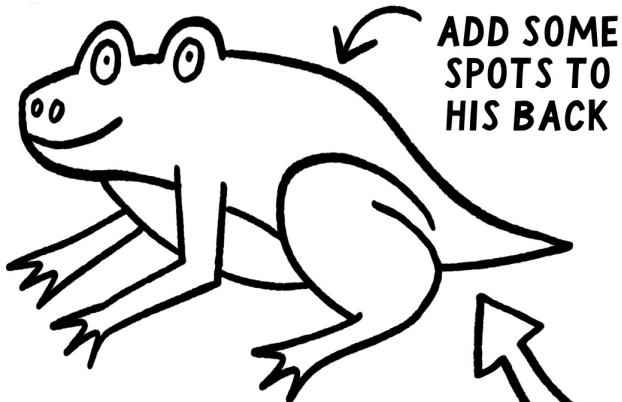

# LIFECYCLE OF A FROG

A FROG LAYS **EGGS**

DRAW 3 MORE EGGS

THE TADPOLE GROWS 2 BACK LEGS

ADD LINES TO HIS TAIL

FINALLY THE **FROG** IS FULLY GROWN

COLOUR HIM IN

HE GROWS INTO A **FROGLET**

ADD SOME SPOTS TO HIS BACK

THEN 2 FRONT LEGS AND HIS TAIL SHORTENS